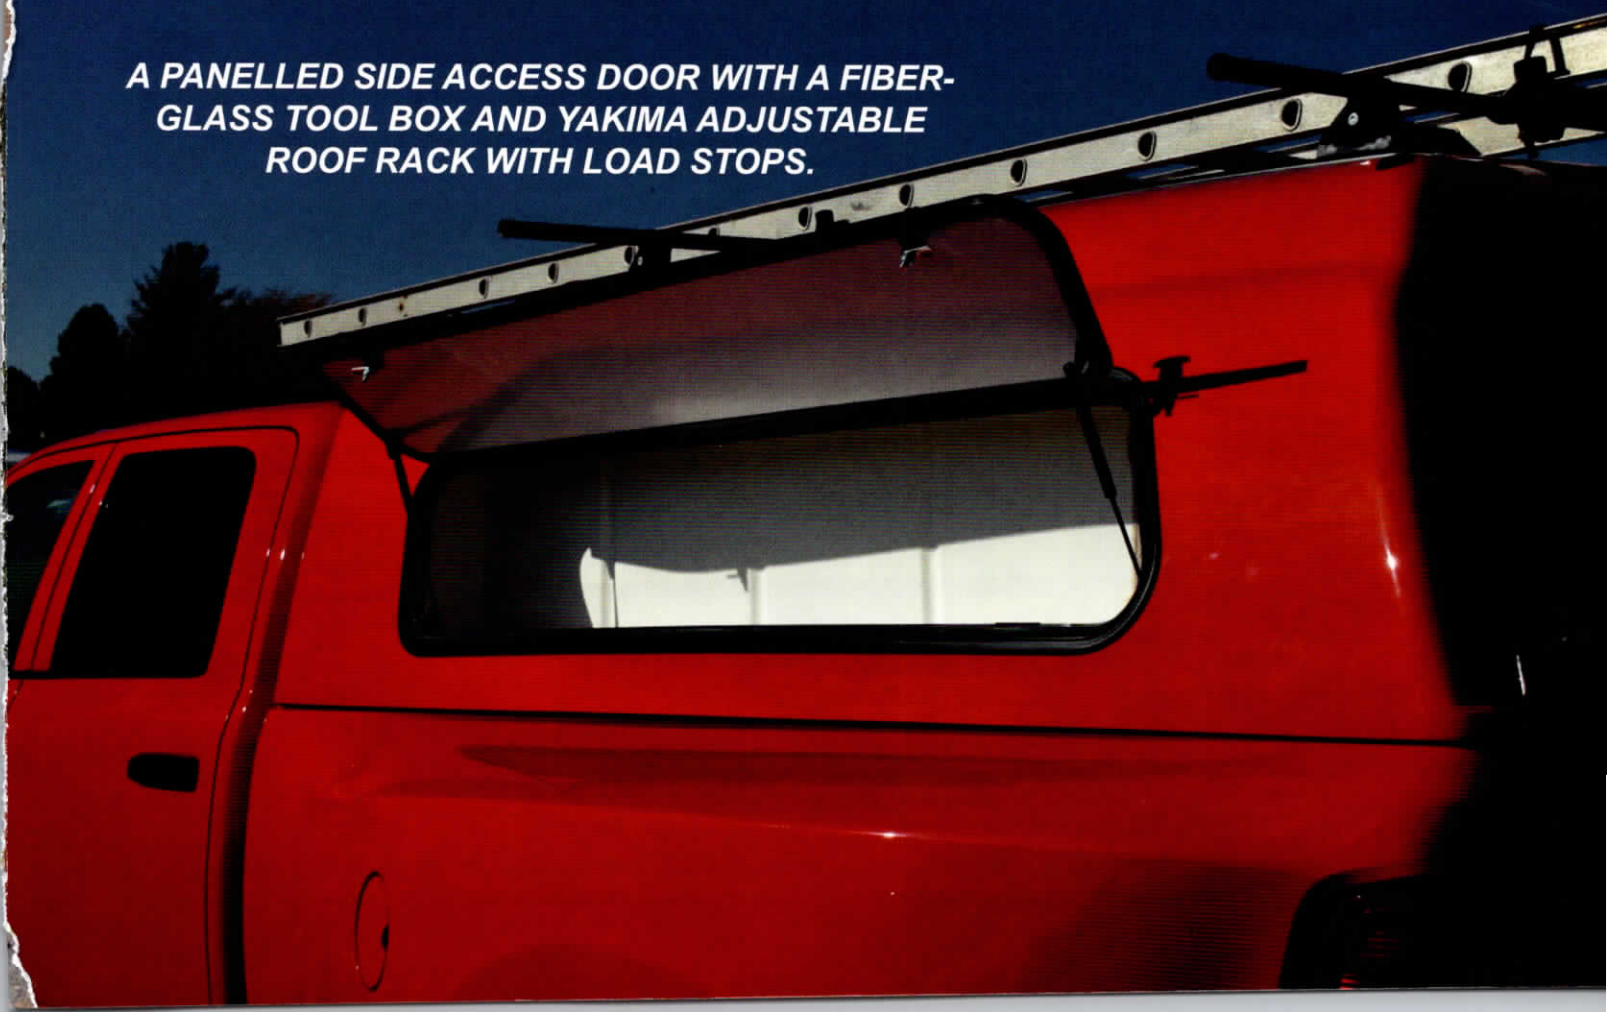

At Jeraco we understand that our customers expect their trucks to work as hard as they do while still being the best looking truck at the construction site. With this in mind we're proud to offer to our customers multiple options to customize your truck cap for the way you work.

*Glass Side Access Doors
Panelled & Painted Side Access Doors
Yakima Stationary Roof Racks
Yakima Adjustable Roof Racks*

*TracRac CapRac Roof Rack System
Fiberglass Panelled Rear Door Insert
Fiberglass Tool Boxes
Solid Fiberglass Side Walls*

A PANELLED SIDE ACCESS DOOR WITH A FIBER-GLASS TOOL BOX AND YAKIMA ADJUSTABLE ROOF RACK WITH LOAD STOPS.